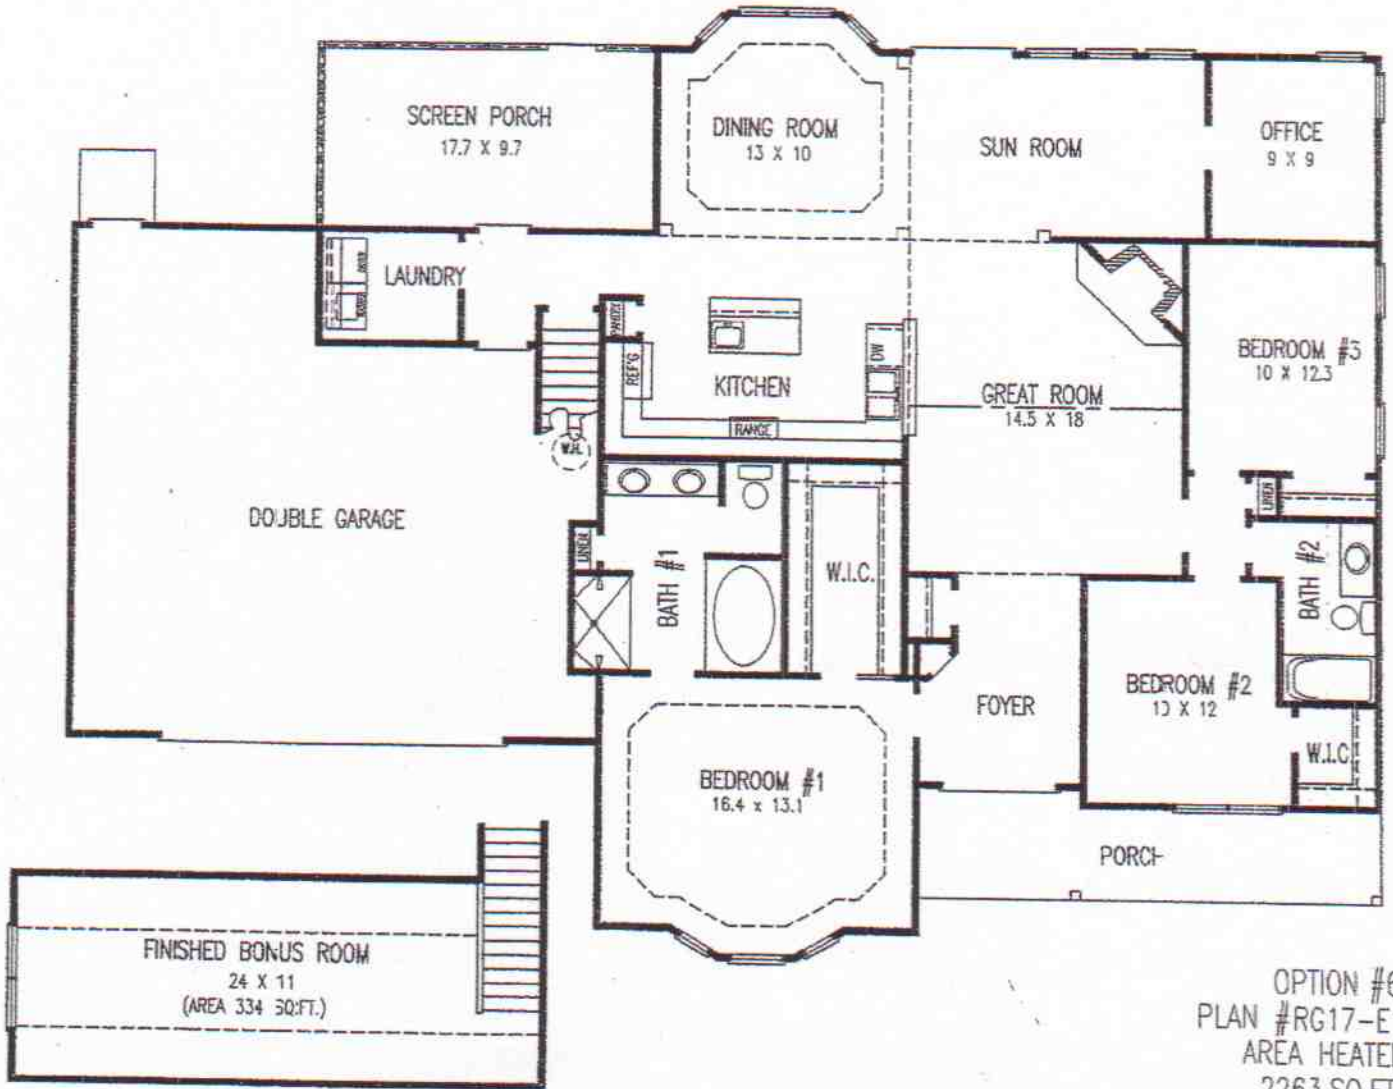

LOT #23 DELL MEADOWS
 "THE CAMBRIDGE"
 WEAVER DEVELOPMENT CO.

OPTION #6
 PLAN #RG17-E18BF
 AREA HEATED
 2263 SQ.FT.
 (INCLUDING BONUS)
 OVERALL DIMENSIONS
 70' X 52'

COPYRIGHT © 1980 • FLOYD JENKINS • ALL RIGHTS RESERVED
 CUSTOM RESIDENTIAL DESIGN • FAYETTEVILLE, N.C. 28303 • PH.910-867-1043